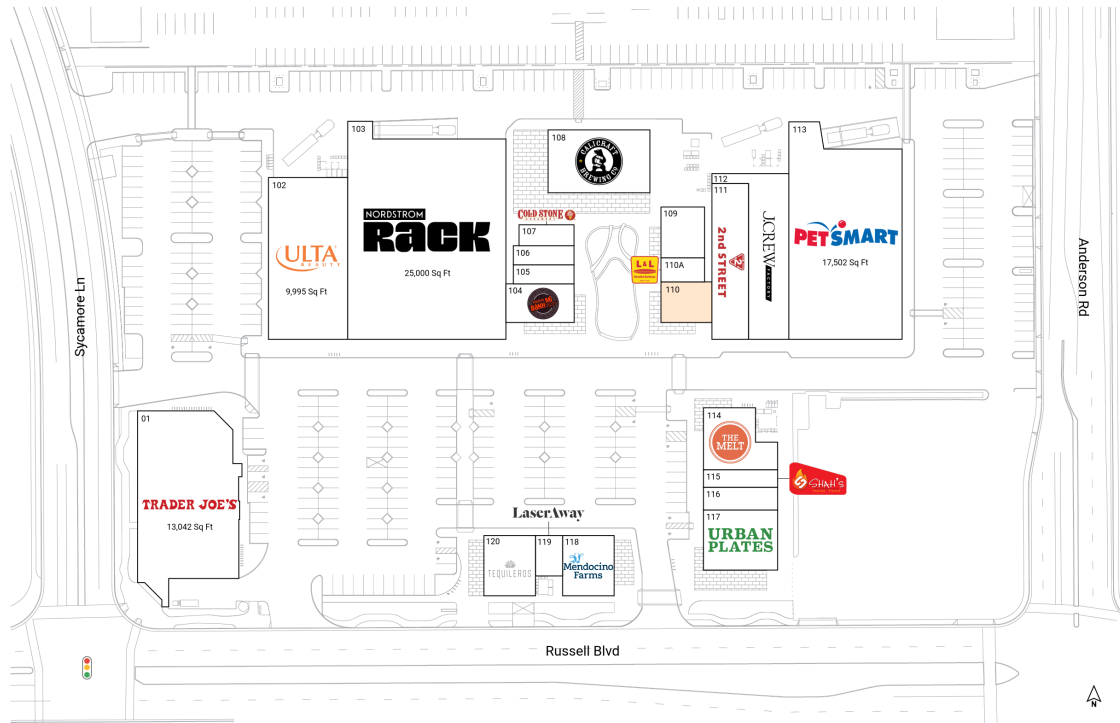

The Davis Collection

835-885 Russell Blvd | Davis, CA 95616

Yolo County | Sacramento-Roseville-Folsom, CA | 104,066 Sq Ft

38.5472, -121.7604

Available Spaces

110 1,300 Sq Ft

Current Tenants Space size listed in square feet

01	Trader Joe's	13,042
102	ULTA Beauty	9,995
103	Nordstrom Rack	25,000
104	Paris Banh Mi Cafe Bakery	2,000
105	The Old Teahouse	900
106	Fluffy Fluffy Dessert Cafe	900
107	Cold Stone Creamery	900
108	Calicraft Brewing Co.	4,000
109	Good Friends Hawaiian Poke	1,730
110	Chocolate Fish Coffee Davis	1,300
110A	L&L Hawaiian Barbecue	1,186
111	2nd Street USA	4,562
112	J.Crew Factory	5,271
113	PetSmart	17,502
114	The Melt	3,000
115	Shah's Halal Food	1,016
116	88 Bao Bao	1,310
117	Urban Plates	3,500
118	Mendocino Farms	2,420
119	LaserAway	1,800
120	Tequileros Taqueria	1,432

This site plan is for illustrative and information purposes only, showing the general layout of the shopping center; and is not a legal survey. Brixmor makes no representation or warranty that the shopping center is exactly as depicted as site conditions and tenant mix are subject to change over time.